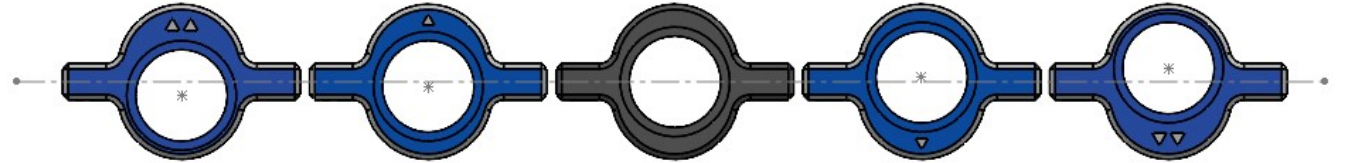

“Rear Ride Height Adjustment”

Up ←————→ Down

Marking face up

A6-2
(From Car Kit)

Marking face down